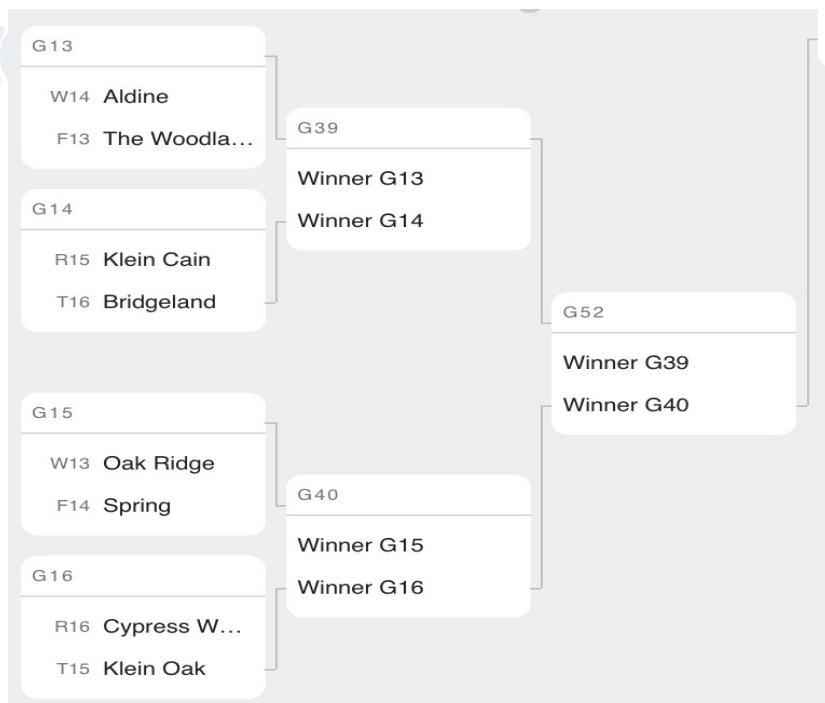

Region 2 Playoff Bracket

Klein Oak Baseball Sponsors:

Arroyo Energy
 Donut NV
 Christian Brothers Automotive
 East Coast Mechanical HVAC
 Jersey Mike's
 Klein Auto
 Lynx Baseball
 MBA Energy
 RSI Roofing, Waterproofing, Sheet Metal
 Scorpions Baseball
 TX Sweet Tee